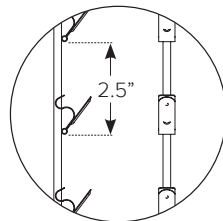

- 15 Clips
- 39.5" L
- Designed to hold standard label holders
- .206" Dia. wire

R44-SWR-12P2

- 12 Clips
- 32" L

R44-SWR-15P2

- 15 Clips
- 39.5" L
- Standard
- 2" W x 1.25" H label plate
- .206" Dia. wire

7001866616

- 31" L, black
- 12 Clips
- 2.5" W x 1.25" H scan plate
- Upright style

R44-WR-12

7001866612

All of siffron's wand retailers feature high quality spring steel clips designed to hold product securely in place. All wands have a standard 2.5" spacing between clips.

Specifications

Item No.	Ref. No.	Dimensions	Finish	Pack
7001866602	-	31" L, 12 Clips	Beige	1
7001866606	-	31" L, 12 Clips	Black	1
7002569193	R44-WR-12	32" L, 12 Clips	Galv.	25
7005363336	R44-WR-15	39.5" L, 15 Clips	Galv.	25
7009734100	R44-SWR-12	32" L, 12 Clips	Galv.	25
7005542478	R44-SWR-15	39.5" L, 15 Clips	Galv.	25
7002138100	-	31" L, 12 Clips, 3.5" W x 1.25" H Channel	Beige	1
7002138105	-	31" L, 12 Clips, 3.5" W x 1.25" H Channel	Black	1
7003997200	-	31" L, 12 Clips, 3.5" W x 1.25" H Channel	Beige	1
7001866612	-	31" L, 12 Clips, 2.5" W x 1.25" H Plate	Beige	1
7001866616	-	31" L, 12 Clips, 2.5" W x 1.25" H Plate	Black	1
7009734100	R44-SWR-12P2	32" L, 12 Clips, 2" W x 1.25" H Plate	Galv.	25
7005830660	R44-SWR-15P2	39.5" L, 15 Clips, 2" W x 1.25" H Plate	Galv.	25
7002448451	R44-WWR-12	32.625" L, 12 Clips	Galv.	25
7008518006	R44-WWR-15	40.625" L, 15 Clips	Galv.	25